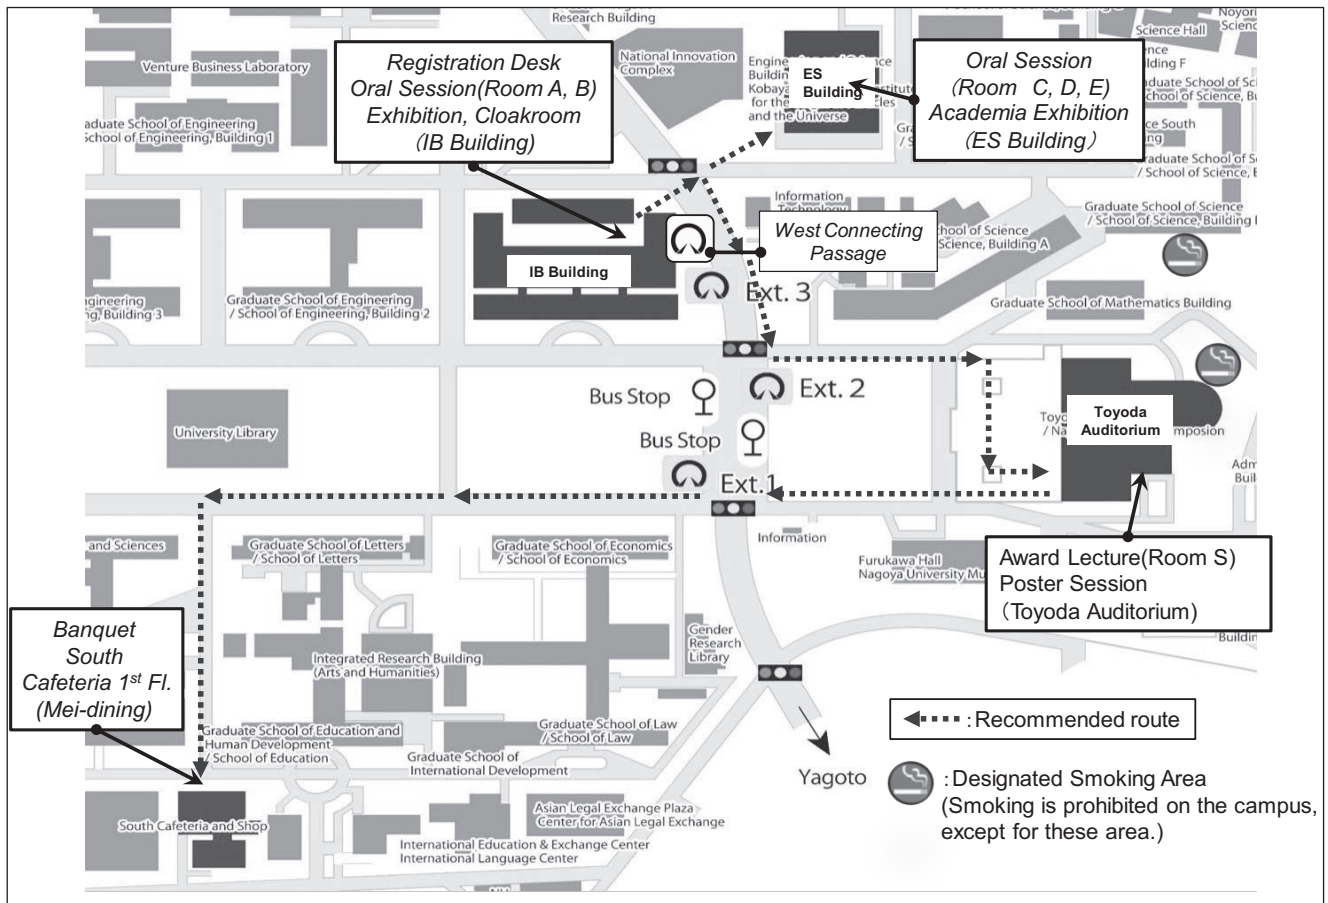

Map around Venue

Registration Desk, Cloakroom

1F, IB building

Oral Sessions

Room A/B : IB building

Room C/D/E : ES building

Exhibitions

1F, IB building, & 2F, ES building

Poster sessions

Toyoda Auditorium

Plenary Lectures

Room D and E

Award Lectures

Room A, D, and S

Symposia

Room E

Luncheon Symposium on Gender Equality and Young Researchers

Room C

JPA General Meeting

Room S

Banquet

South Cafeterias “Mei-dining”

Toyoda Auditorium (1F) : Room S, Poster Sessions, and JPA General Meeting