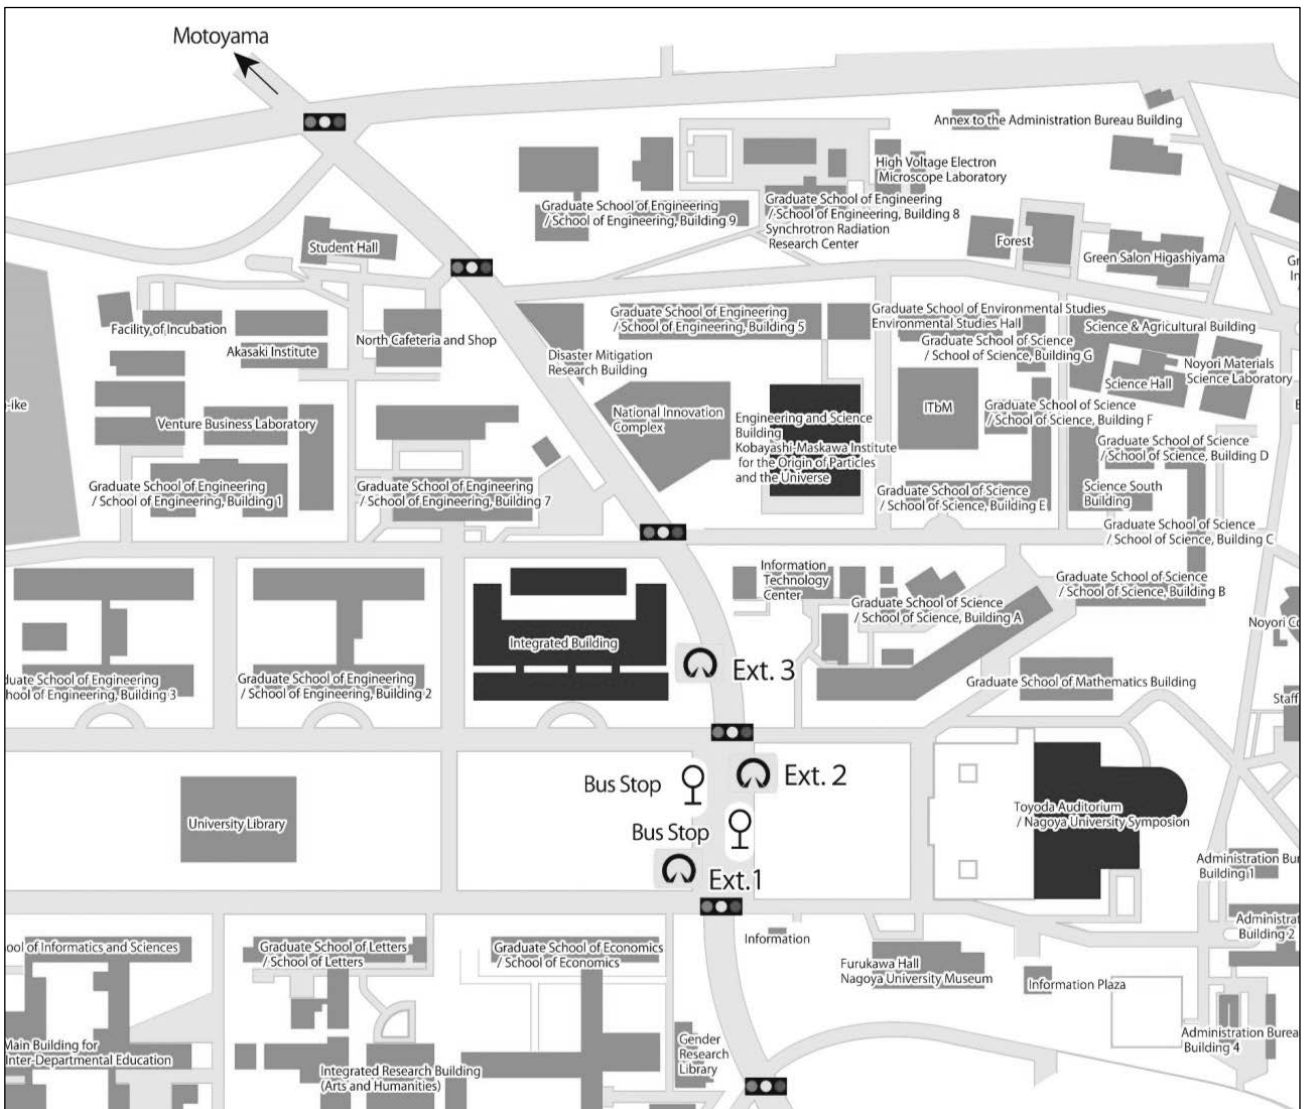

## Restaurants and Cafeterias

### Inside the Campus

- ① North Cafeterias & Shops (NU CO-OP2 F)  
Open 10 : 30-20 : 00
- ② South Cafeterias and Shops (NU CO-OP)  
1F Mei-dining Open 11 : 00-14 : 30  
2F Sai Open 08 : 00-20 : 00
- ③ IB Café (IB Bldg. 1F)  
Open 10 : 30-20 : 00
- ④ Starbucks Coffee (Library 1F)  
Open 08 : 30-21 : 00
- ⑤ chez Jirou (ES Bldg.)  
Open 11 : 30-14 : 00
- ⑥ Seattle Express Café (NIC 1F)  
Open 08 : 00-20 : 00

- ⑦ Café Fronte  
Open 10 : 00-17 : 00
- ⑧ Restaurant Universal Club  
(Toyoda Symposion 2F)  
Open 08 : 30-14 : 30
- ⑨ Craig's Cafe  
Open 08 : 00-19 : 00

### Near the Campus

- ⑪ Champold Yamate  
1F- Yamate Café  
2F- Pion (Korean BBQ),  
Kourannrou (Chinese)