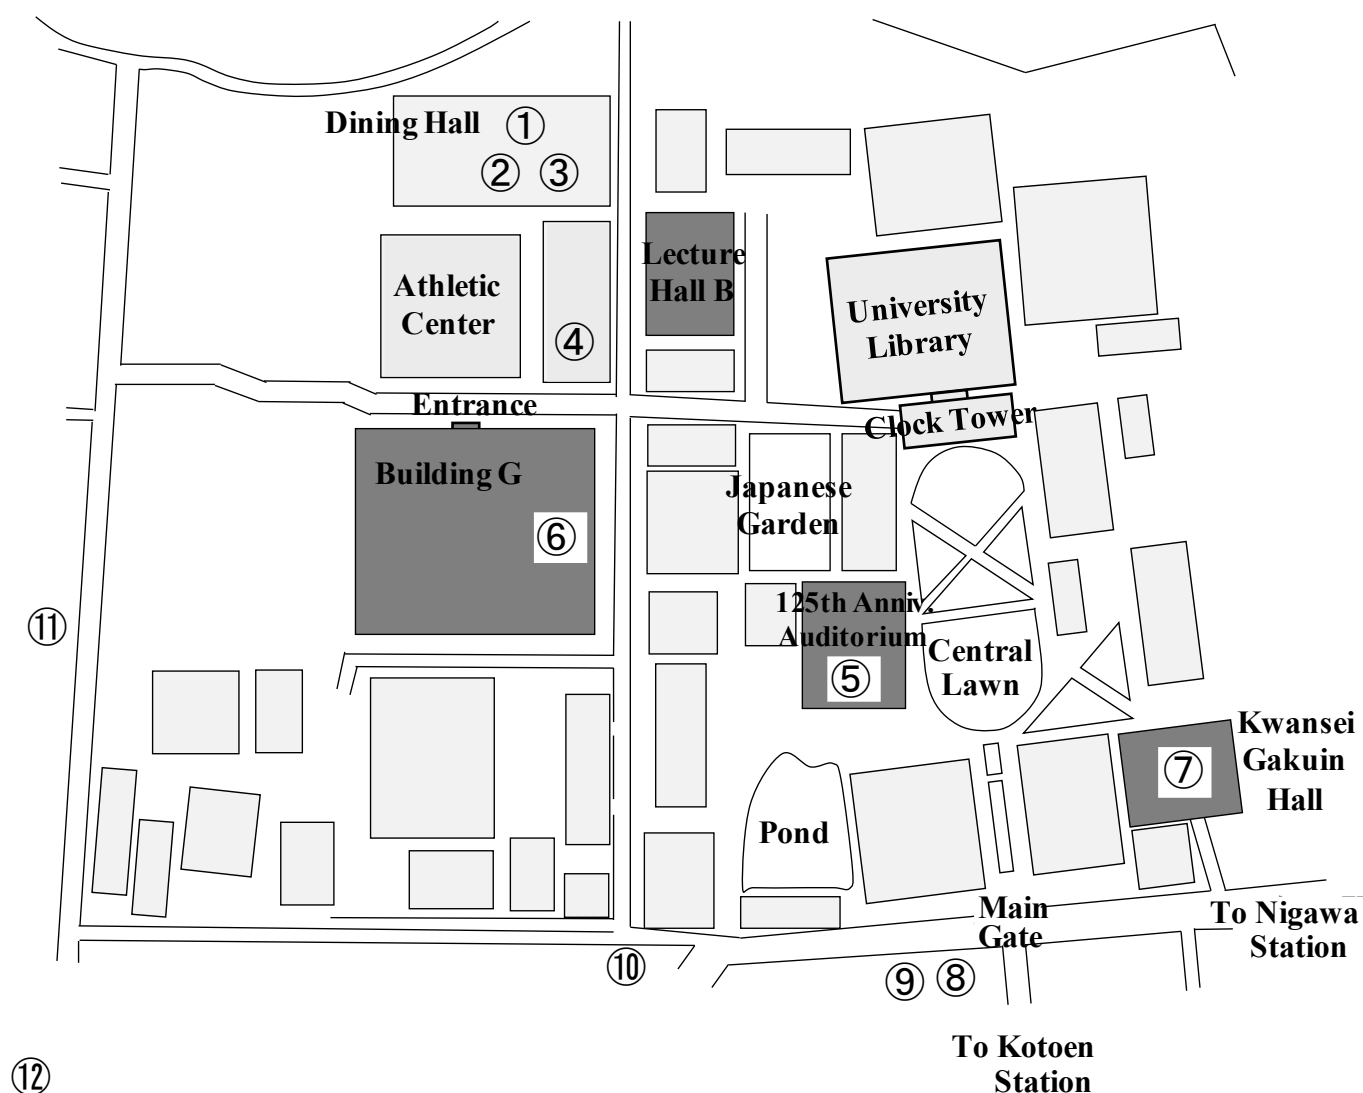

Food Map

Inside the Campus

- ① BIG PAPA (Dining Hall)
Open 11:30 - 13:30
- ② Univ. Coop (Conv. Store)
Open 10:30 - 15:00
- ③ Robin Hood's (Lunch Box • Bread)
Open 11:30 - 14:30
- ④ POCKET MAMA (Foods • Conv.)
Open 11:00 - 14:00
- ⑤ Central Pocket (Conv. Store)
Open 11:00 - 14:00

- ⑥ Seven Eleven (Conv. Store)
- ⑦ Restaurant Poplar
Lunch Time 11:00 - 14:00

Near the Campus

- ⑧ Top Coffee (Tea • Lunch)
- ⑨ Restaurant Hintou (Curry etc.)
- ⑩ Lawson (Conv. Store)
- ⑪ Tabete-ike Noodle (Ramen)
- ⑫ Gusto (Family Restaurant)